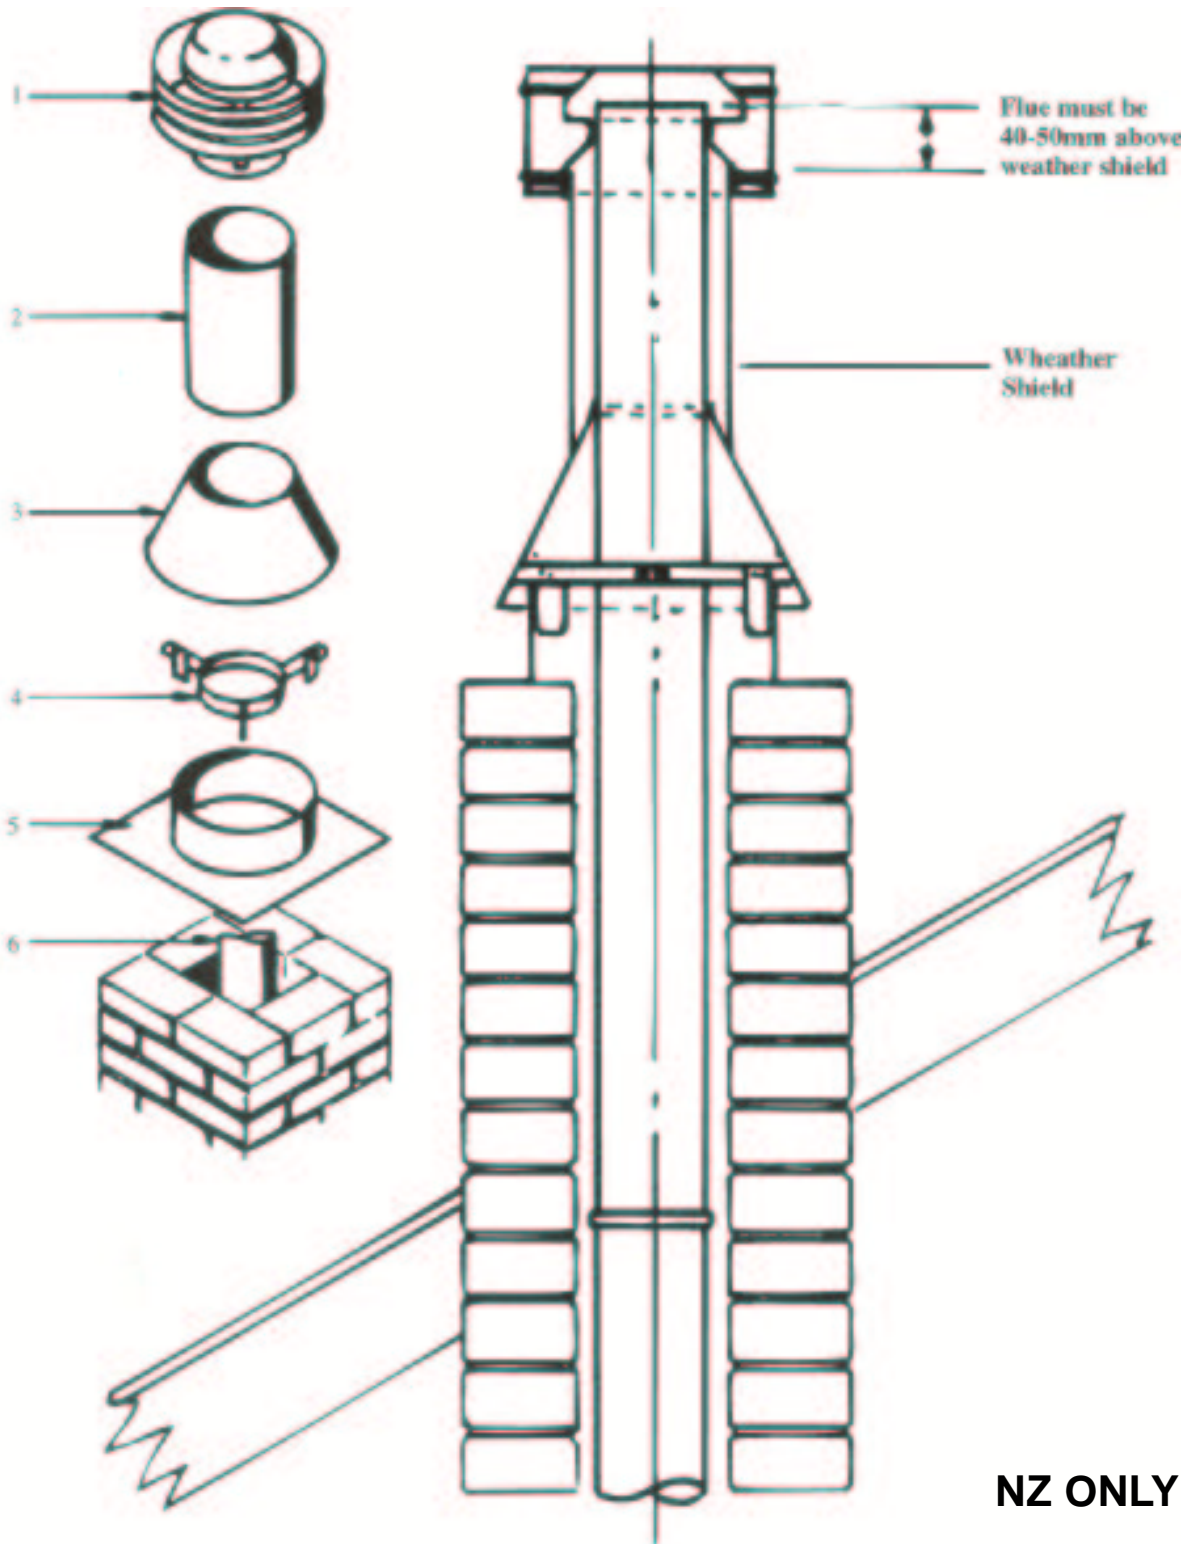

Masport®

INBUILT WOOD FIRES

**PROVINCIAL
SERIES 1**

Masport®

PROVINCIAL
SERIES 1
(1985 to 1987)

When ordering PLEASE QUOTE PART NUMBER & Description, NOT Illustration No.
Determine right or left hand side from standing in viewing position

Item No	Part No	Description	Qty	Item No	Part No	Description	Qty
1	984595	Door Frame	1	28	985206	Ceiling	1
1a	985327	Door Assembly	1	29	985207	Upper Rear Wall	1
2	985305	Glass Retainer	1	30	985203	Back	1
3	984586	Black Tape	1	31	985236	Lower Rear Wall	1
4	984599	Door Rope	1	32	985286	Outer Case	1
5	984426	Door Handle	1	33	985205	Bottom	1
7	584626	Retainer Clip	1	34	585225	Handle	1
8	984572	Door Catch Spindle	1	35	585224	Handle Shaft	1
9	984655	Glass (Includes 984586)	1	36	985315	Slide Bracket	1
10	984571	Door Latch	1	37	501602	Nut, M8	6
11	501683	Nut, M6	1	38	985287	Outer Case Rear	1
12	500463	Flat Washer	3	39	985288	Tie Bar	1
13	984573	Door Pin	1	40	503165	Rivet-Pop 3 Dia x 8	8
14	984596	Hinge Assy	1	41	985272	Fascia Frame	1
15	500374	Flat Washer	2	42	985294	Top Trim	1
16	501576	Screw	2	43	985310	Bush	8
17	684090	Plug Assy	2	44	985280	Lower Grill	1
18	985331	Air Inlet Slide	1	45	503151	Starlock Clip	2
19	503238	Screw	2	46	584581	Masport Badge	1
20	585223	Air Inlet Spring	2	47	985279	Upper Grill	1
21	502093	Flat Washer	2				
22	95281	Support Bracket	2			NOT ILLUSTRATED	
23	984598	Tie Rod	4				
24	985282	Fire Box Top	1	585386		Two Speed Fan Assembly	
25	985283	LH Side	1	A9450		Water Coil	
26	985284	RH Side	1	985380		Handle Ext Kit	
27	985204	Front	1				