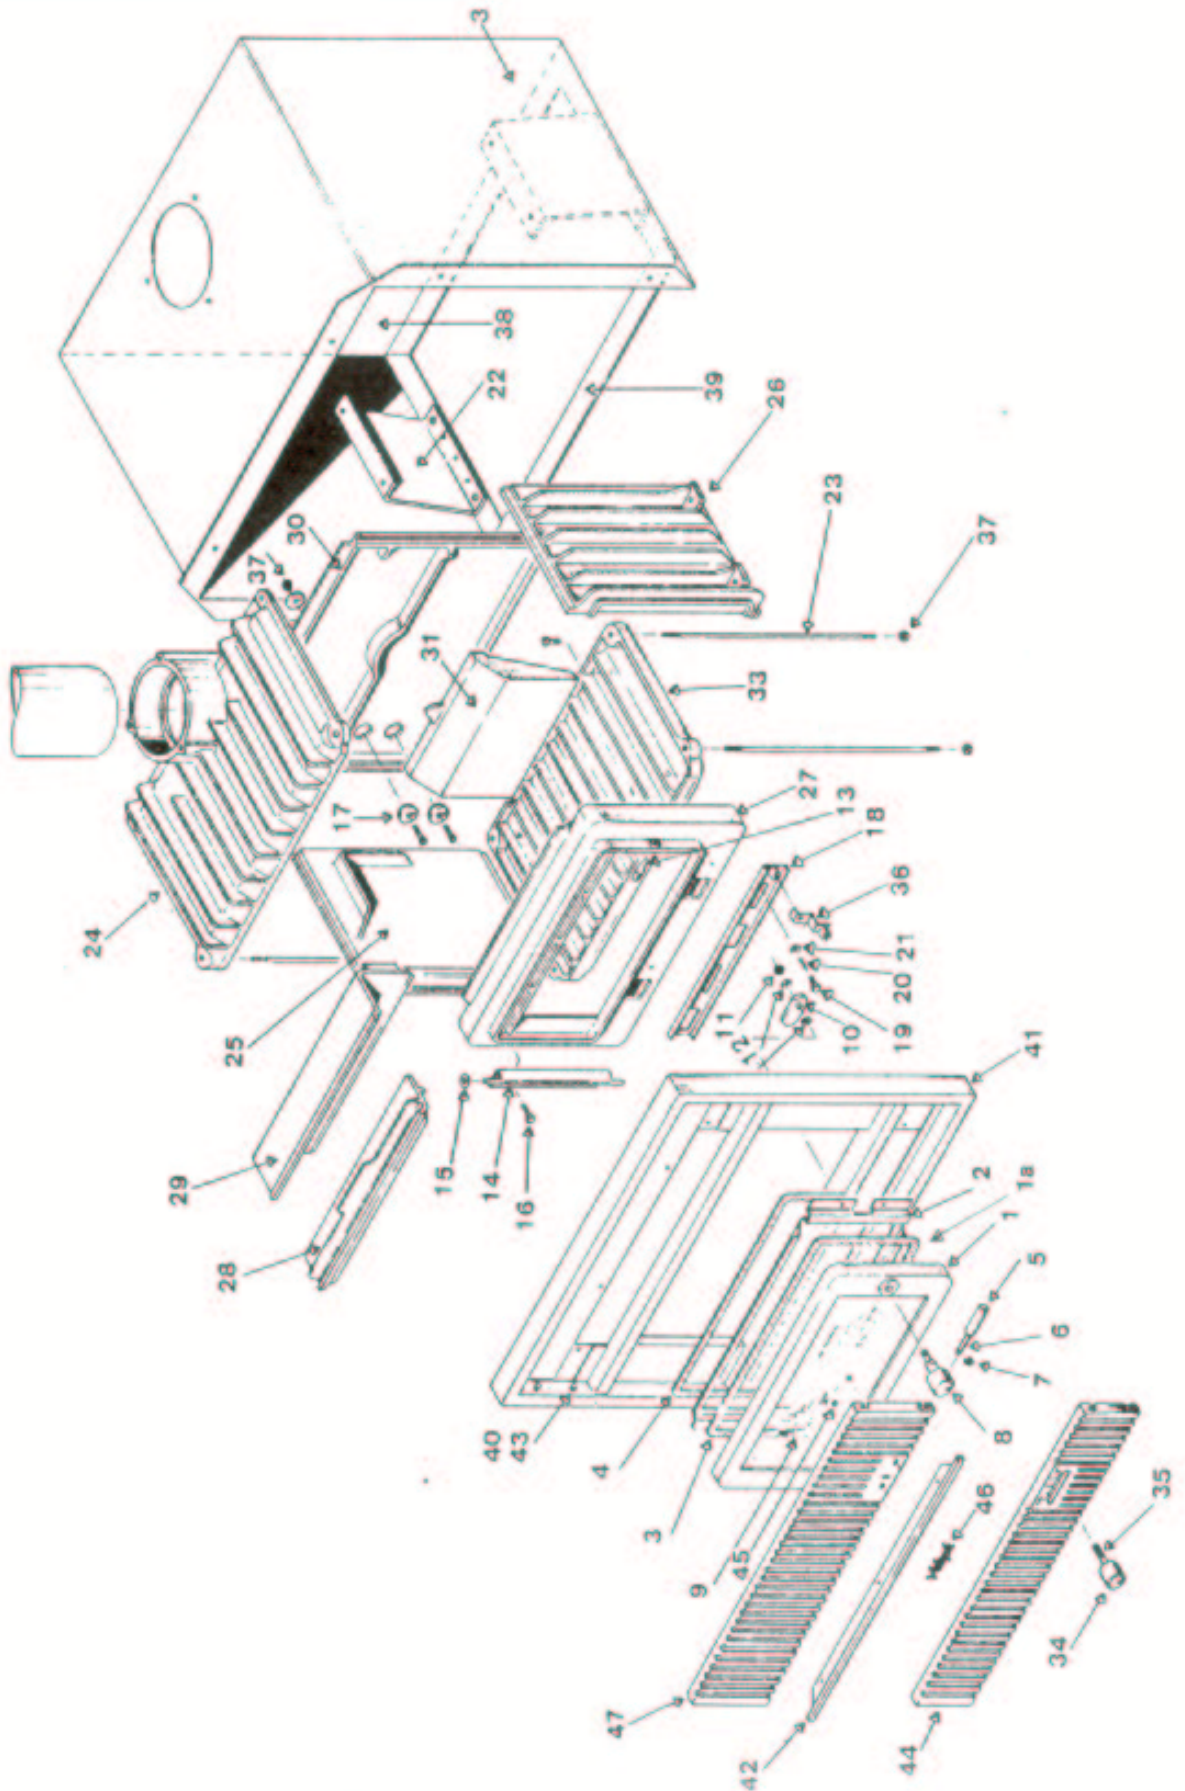

Masport®

INBUILT WOOD FIRES

**PROVINCIAL
SERIES 1**

Masport®

PROVINCIAL
SERIES 1
(1985 to 1987)

When ordering PLEASE QUOTE PART NUMBER & Description, NOT Illustration No.
Determine right or left hand side from standing in viewing position

Item No	Part No	Description	Qty	Item No	Part No	Description	Qty
1	984595	Door Frame	1	28	985206	Ceiling	1
1a	985327	Door Assembly	1	29	985207	Upper Rear Wall	1
2	985305	Glass Retainer	1	30	985203	Back	1
3	984586	Black Tape	1	31	985236	Lower Rear Wall	1
4	984599	Door Rope	1	32	985286	Outer Case	1
5	984426	Door Handle	1	33	985205	Bottom	1
7	584626	Retainer Clip	1	34	585225	Handle	1
8	984572	Door Catch Spindle	1	35	585224	Handle Shaft	1
9	984655	Glass (Includes 984586)	1	36	985315	Slide Bracket	1
10	984571	Door Latch	1	37	501602	Nut, M8	6
11	501683	Nut, M6	1	38	985287	Outer Case Rear	1
12	500463	Flat Washer	3	39	985288	Tie Bar	1
13	984573	Door Pin	1	40	503165	Rivet-Pop 3 Dia x 8	8
14	984596	Hinge Assy	1	41	985272	Fascia Frame	1
15	500374	Flat Washer	2	42	985294	Top Trim	1
16	501576	Screw	2	43	985310	Bush	8
17	684090	Plug Assy	2	44	985280	Lower Grill	1
18	985331	Air Inlet Slide	1	45	503151	Starlock Clip	2
19	503238	Screw	2	46	584581	Masport Badge	1
20	585223	Air Inlet Spring	2	47	985279	Upper Grill	1
21	502093	Flat Washer	2				
22	95281	Support Bracket	2			NOT ILLUSTRATED	
23	984598	Tie Rod	4				
24	985282	Fire Box Top	1	585386		Two Speed Fan Assembly	
25	985283	LH Side	1	A9450		Water Coil	
26	985284	RH Side	1	985380		Handle Ext Kit	
27	985204	Front	1				